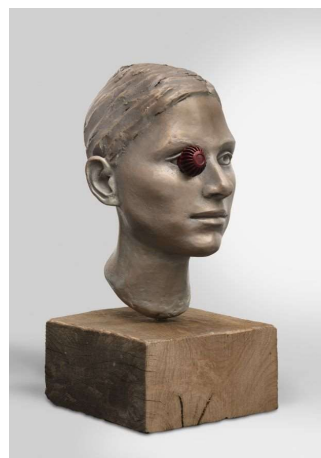

Catherine FRANÇOIS
Tomorrow's young lady (2021)
Bronze polychrome, Ed. 2/8 + 4 EA - H 42 x L 18 x P 24 cm (BR229413)