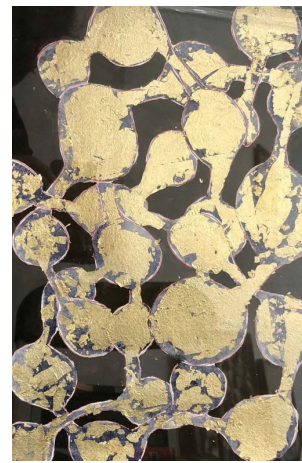

TINKA PITTOORS
TinkThink - Gold (2019)
Mixed techniques on paper - H 47 x L 35 cm