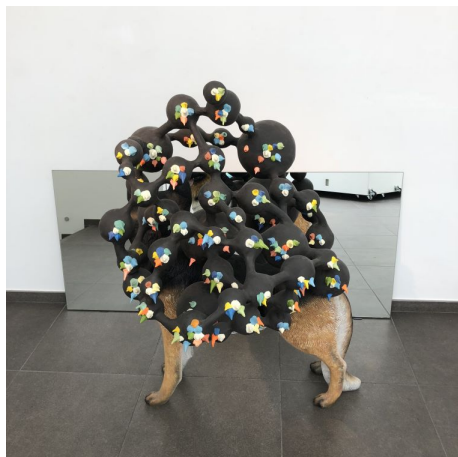

## Tinka Pittoors

Daphne and me

5/09/2019 - 19/10/2019

---

**TINKA PITTOORS**  
Fremdkoperation (2019)  
Epoxy, iron dust, pigments, mirror - H 90 x L 100 x P 140 cm

**TINKA PITTOORS**  
Wallflower execution (2019)  
Ceramic - H 35 x L 35 x P 22 cm

**TINKA PITTOORS**  
TinkThink - Measles (2019)  
Mixed techniques on paper - H 67 x L 52 cm

**TINKA PITTOORS**  
Dubbellicht (2019)  
TI-Lamp, epoxy, varnish, pigment - H 140 x L 40 x P 40 cm

**TINKA PITTOORS**  
The Wallflower Execution - leper (2019)  
Epoxy, concrete, metal paint - H 180 x L 120 x P 120 cm

**TINKA PITTOORS**  
Usurpator Auto-usurpator (2019)  
epoxy, pigments, thread, resin - H 75 x L 65 x P 35 cm

**TINKA PITTOORS**  
TinkThink - Fleshdreams (2019)  
Mixed techniques on paper - H 78 x L 64 cm