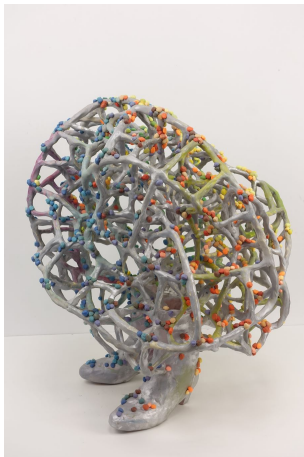

TINKA PITTOORS
Daphne Rainbow Brain (2019)
epoxy, pigments, paint, varnish, iron, shoes - H 70 x L 60 x P 60 cm