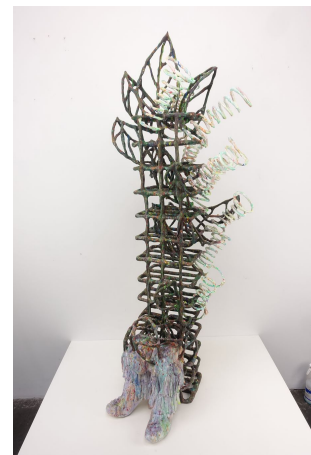

TINKA PITTOORS
Daphne Poiing (2019)
Epoxy, concrete, paint, varnish, iron, shoes - H 160 x L 60 x P 60 cm