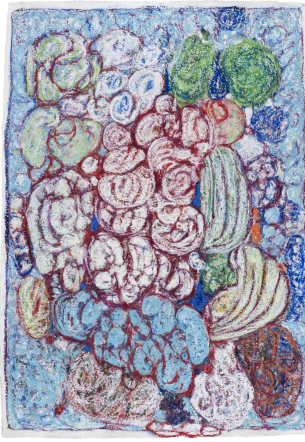

**JEFF KOWATCH**  
Celestial Boogie Woogie (2018)  
Oil-bars on Dibond - H 210 x L 170 cm

**JEFF KOWATCH**  
Everlasting Bouquet (2018)  
Oil-bars on Dibond - H 160 x L 140 cm

**JEFF KOWATCH**  
In the Heat of the Moment (2018)  
Oil-bars on Dibond - H 100 x L 80 cm

**JEFF KOWATCH**  
Study #2 (2018)

Ink and colored pencil on paper, encadré - H 36 x L 28 cm

**JEFF KOWATCH**  
Study #6 (2018)

Ink and colored pencil on paper - H 36 x L 28 cm

**JEFF KOWATCH**  
Study #7 (2018)

Ink and colored pencil on paper - H 36 x L 28 cm

**JEFF KOWATCH**  
Study #8 (2018)

Ink and colored pencil on paper - H 36 x L 28 cm

**JEFF KOWATCH**  
Study #9 (2018)

Ink and colored pencil on paper - H 36 x L 28 cm

**JEFF KOWATCH**  
Study #10 (2018)

Ink and colored pencil on paper - H 36 x L 28 cm

**JEFF KOWATCH**  
Pulp, Wax, Color #3 (2018)  
Pastel on paper - H 134 x L 95 cm

**JEFF KOWATCH**  
Pulp, Wax, Color #4 (2018)  
Pastel on paper - H 134 x L 95 cm