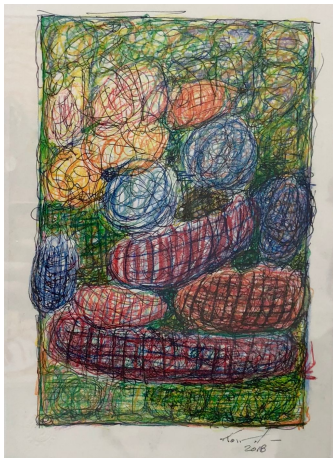

**JEFF KOWATCH**  
Celestial Boogie Woogie (2018)  
Oil-bars on Dibond - H 210 x L 170 cm

**JEFF KOWATCH**  
Everlasting Bouquet (2018)  
Oil-bars on Dibond - H 160 x L 140 cm

**JEFF KOWATCH**  
In the Heat of the Moment (2018)  
Oil-bars on Dibond - H 100 x L 80 cm

**JEFF KOWATCH**  
Pulp, Wax, Color #1 (2018)  
Pastel on paper - H 140 x L 99,3 cm

**JEFF KOWATCH**  
Pulp, Wax, Color #2 (2018)  
Pastel on paper - H 134 x L 95 cm

**JEFF KOWATCH**  
Study #4 (2018)  
Ink and colored pencil on paper - H 36 x L 28 cm

**JEFF KOWATCH**  
Study #5 (2018)  
Ink and colored pencil on paper - H 36 x L 28 cm

**JEFF KOWATCH**  
Study #3 (2018)  
Ink and colored pencil on paper - H 36 x L 28 cm

**JEFF KOWATCH**  
Study #1 (2018)  
Ink and colored pencil on paper - H 36 x L 28 cm

**JEFF KOWATCH**  
Study #2 (2018)

Ink and colored pencil on paper, encadré - H 36 x L 28 cm

**JEFF KOWATCH**  
Study #6 (2018)

Ink and colored pencil on paper - H 36 x L 28 cm

**JEFF KOWATCH**  
Study #7 (2018)