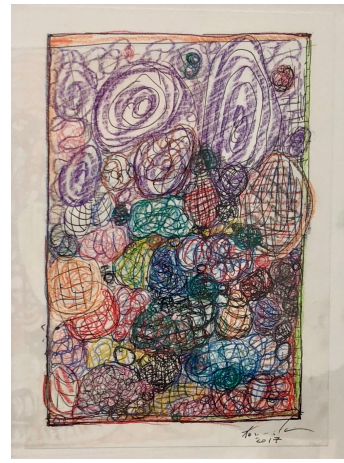

JEFF KOWATCH
Study #6 (2018)

Ink and colored pencil on paper - H 36 x L 28 cm