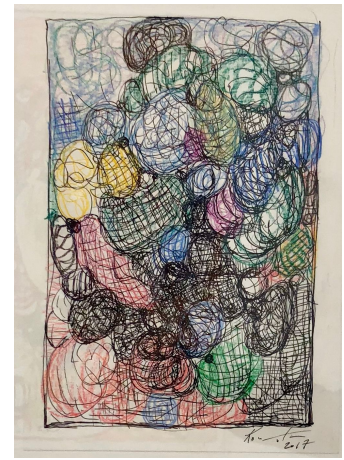

JEFF KOWATCH
Study #8 (2018)

Ink and colored pencil on paper - H 36 x L 28 cm