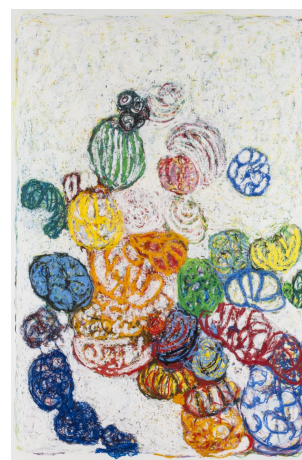

**JEFF KOWATCH**  
Et femme air (2018)  
Pastel on paper - H 184 x L 134 cm

**JEFF KOWATCH**  
Circus Study#1 (2017)  
Watercolor and ink on paper - H 33 x L 25 cm

**JEFF KOWATCH**  
Circus Study#4 (2017)

Watercolor and ink on paper, encadrée - H 33 x L 25 cm

**JEFF KOWATCH**  
Circus Study#3 (2017)

Watercolor and ink on paper - H 33 x L 25 cm

**JEFF KOWATCH**  
Circus Study#2 (2017)

Watercolor and ink on paper - H 33 x L 25 cm

**JEFF KOWATCH**  
Merry Go-Round (2018)  
Oil-bars on Dibond - H 195 x L 130 cm

**JEFF KOWATCH**  
Topsy-Turvy (2018)  
Oil-bars on Dibond - H 210 x L 170 cm

**JEFF KOWATCH**  
Cacophony of colors (2018)  
Oil-bars on Dibond - H 235 x L 190 cm

**JEFF KOWATCH**  
Celestial Boogie Woogie (2018)  
Oil-bars on Dibond - H 210 x L 170 cm

**JEFF KOWATCH**  
Everlasting Bouquet (2018)  
Oil-bars on Dibond - H 160 x L 140 cm

**JEFF KOWATCH**  
In the Heat of the Moment (2018)  
Oil-bars on Dibond - H 100 x L 80 cm