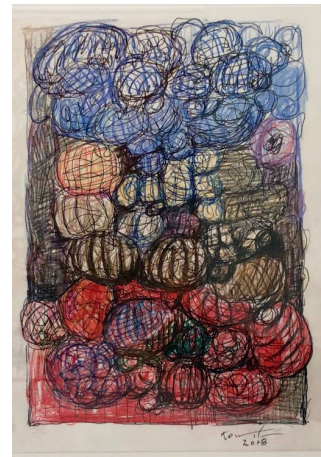

**JEFF KOWATCH**  
Study #2 (2018)

Ink and colored pencil on paper, encadré - H 36 x L 28 cm

**JEFF KOWATCH**  
Study #6 (2018)

Ink and colored pencil on paper - H 36 x L 28 cm

**JEFF KOWATCH**  
Study #7 (2018)

Ink and colored pencil on paper - H 36 x L 28 cm

**JEFF KOWATCH**  
Study #8 (2018)

Ink and colored pencil on paper - H 36 x L 28 cm

**JEFF KOWATCH**  
Study #9 (2018)

Ink and colored pencil on paper - H 36 x L 28 cm

**JEFF KOWATCH**  
Study #10 (2018)

Ink and colored pencil on paper - H 36 x L 28 cm

**JEFF KOWATCH**  
Pulp, Wax, Color #3 (2018)  
Pastel on paper - H 134 x L 95 cm

**JEFF KOWATCH**  
Pulp, Wax, Color #4 (2018)  
Pastel on paper - H 134 x L 95 cm