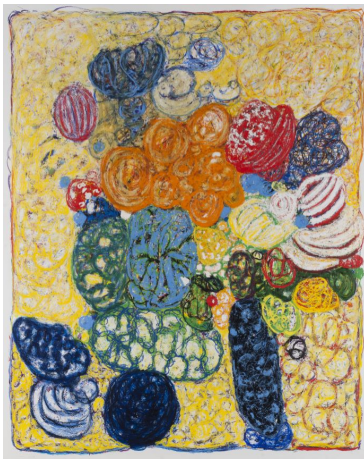

### Drawings

8/11/2018 - 23/12/2018

---

**JEFF KOWATCH**  
Circus troupe (2018)  
Oil-bars on Dibond - H 160 x L 200 cm

**JEFF KOWATCH**  
Bright Light Big City (2018)  
Oil-bars on Dibond - H 100 x L 80 cm

Watercolor and ink on paper, encadrée - H 33 x L 25 cm

**JEFF KOWATCH**  
Circus Study#3 (2017)

Watercolor and ink on paper - H 33 x L 25 cm

**JEFF KOWATCH**  
Circus Study#2 (2017)

Watercolor and ink on paper - H 33 x L 25 cm

**JEFF KOWATCH**  
Merry Go-Round (2018)  
Oil-bars on Dibond - H 195 x L 130 cm

**JEFF KOWATCH**  
Topsy-Turvy (2018)  
Oil-bars on Dibond - H 210 x L 170 cm

**JEFF KOWATCH**  
Cacophony of colors (2018)  
Oil-bars on Dibond - H 235 x L 190 cm

**JEFF KOWATCH**  
Celestial Boogie Woogie (2018)  
Oil-bars on Dibond - H 210 x L 170 cm

**JEFF KOWATCH**  
Everlasting Bouquet (2018)  
Oil-bars on Dibond - H 160 x L 140 cm

**JEFF KOWATCH**  
In the Heat of the Moment (2018)  
Oil-bars on Dibond - H 100 x L 80 cm