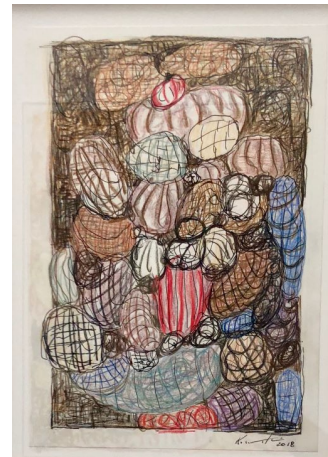

**JEFF KOWATCH**  
Celestial Boogie Woogie (2018)  
Oil-bars on Dibond - H 210 x L 170 cm

**JEFF KOWATCH**  
Everlasting Bouquet (2018)  
Oil-bars on Dibond - H 160 x L 140 cm

**JEFF KOWATCH**  
In the Heat of the Moment (2018)  
Oil-bars on Dibond - H 100 x L 80 cm

**JEFF KOWATCH**  
Pulp, Wax, Color #1 (2018)  
Pastel on paper - H 140 x L 99,3 cm

**JEFF KOWATCH**  
Pulp, Wax, Color #2 (2018)  
Pastel on paper - H 134 x L 95 cm

**JEFF KOWATCH**  
Study #4 (2018)  
Ink and colored pencil on paper - H 36 x L 28 cm

**JEFF KOWATCH**  
Study #5 (2018)  
Ink and colored pencil on paper - H 36 x L 28 cm

**JEFF KOWATCH**  
Study #3 (2018)  
Ink and colored pencil on paper - H 36 x L 28 cm

**JEFF KOWATCH**  
Study #1 (2018)  
Ink and colored pencil on paper - H 36 x L 28 cm